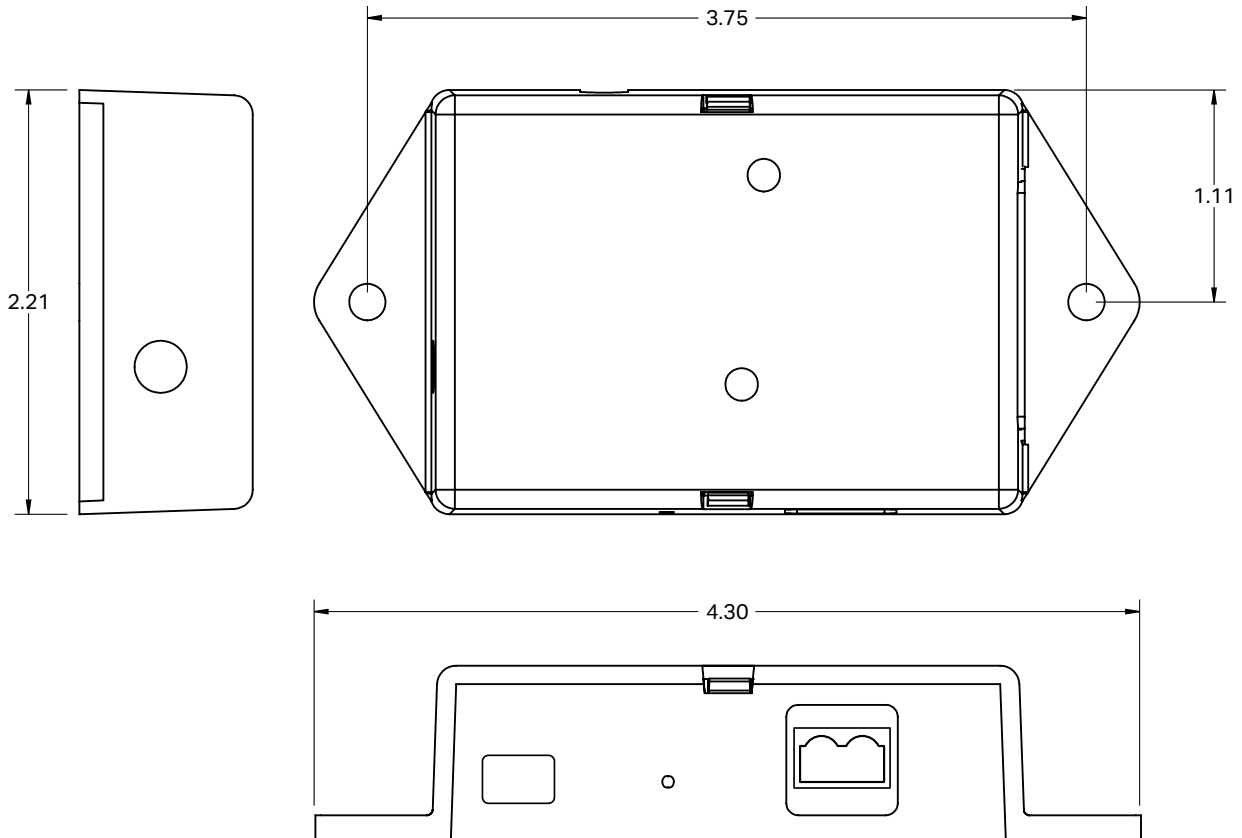

inCloud Management Portal Event Scheduling

Relays are Auxiliary Wi-Fi devices that are activated on the inCloud Management Portal. They are programmed by creating an event through the Schedule Dashboard and selected by group selection (Zones) or individually.

EDIT EVENT Duplicate Delete

ZONES:

- ☐ All
- ☐ Third Floor Devices

NETWORK DEVICES:

- ☐ All
- ☒ Wi-Fi Stand Alone Relay 1 (60W Bulb)
- ☒ Wi-Fi Stand Alone Relay 2

TITLE:

EVENT START TIME:

BUZZER/RELAY DURATION:

Save Cancel

While there is no limit to the number of events you may schedule, when filtered an individual device is limited to a maximum of 50 events per day.

At American Time, we continually strive to improve our products to meet our customers' needs and to provide the best possible value. The above specifications are believed to be correct, are subject to change without notice and may otherwise vary from the above. Please call if you need verification of any specifications or the suitability of a particular product for a particular application.

© American Time